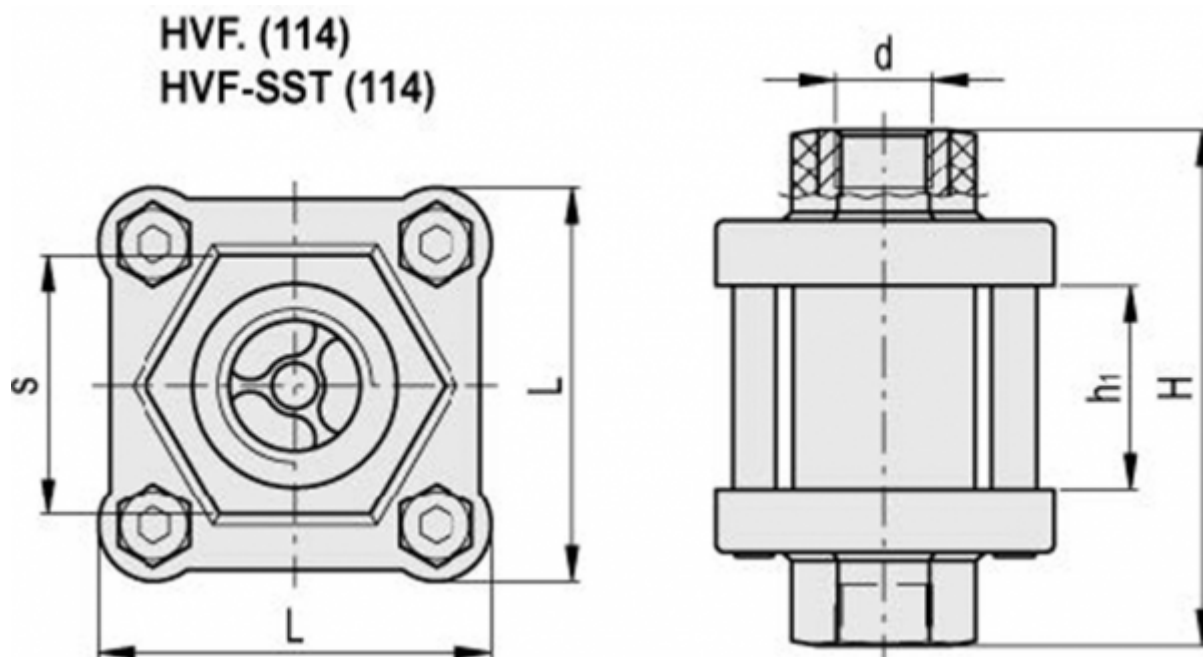

Article number: 2311111343

Description: E+G Visuel flow indicators HVF.114-1 NPT

## Measures

d	= 1
H	= 114
h1	= 46
L	= 70
s	= 46
Weight in (g)	= 667